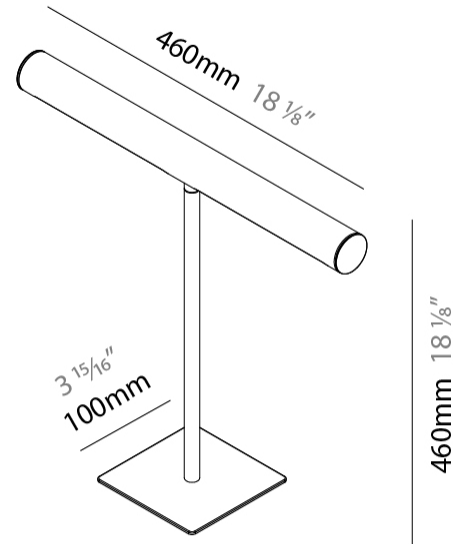

PROJECT	
TYPE	
SPECIFIER	
QUANTITY	
DATE	

ELLE PORTABLE

D204005-

base number   Finish
Options

1. To build a product code in our configurator select the specify button on the base model # product page
2. To build a manual product code on this datasheet choose from the options listed below in blue font and add the suffix to the base model #

GENERAL

Series: Elle
Brand: Zaneen
Division: Design
Mounting Type: Portable
Mounting Location: Table
Subcategory: Task

PHYSICAL

Shape: Cylinder
Length (mm): 460
Length (in): 18 1/8
Width (mm): 100
Width (in): 3 15/16
Height (mm): 460
Height (in): 18 1/8
Light Distribution: Direct
Diffuser: Acrylic Bi-Satin
Fixture Finish: MBK / MWH / MCB
Fixture Material: Aluminum

ELECTRICAL

Lamp Type: LED
Input Wattage (W): 6
Dimming: Touch Dimming
Driver Included: Yes
Driver Location: Inline Transformer Plug
Driver Class: Class 2
Input Voltage (V): 120 - 277
Output Voltage (V): 24

LED

Color Temperature (°K): 3000
CRI: >90 CRI
Lamp Life (hrs): 50000

OPTICAL

RATINGS AND CERTIFICATIONS

Certified By: Certified for North American Standards
IP rating: IP20